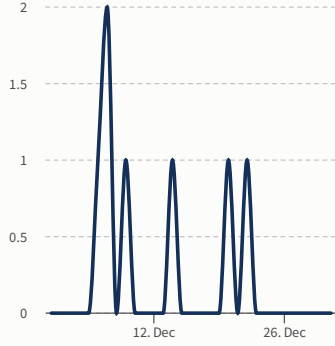

PRSA Detailed Report Dec 2022

Dec 01 - Dec 31, 2022

f Engagement > Type

● Reactions ● Comments ● Shares

f Page content clicks

f Page fans

937
fans

in Engagement > Type

Tile has no sources

in Page clicks

Tile has no sources

in Followers

Tile has no sources

t Engagement > Type

● Likes ● Quote tweets ● Replies ● Retweets

t Post detail expands

t Followers

3.9K
followers

f Top posts

i
There is no data for this date range.

in Top posts

Tile has no sources

 **Top tweets**

There is no data for this date range.