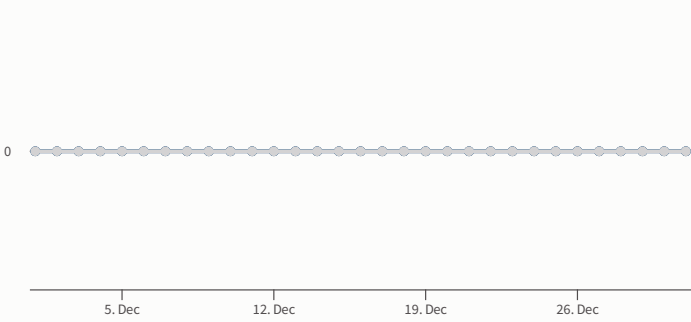

Tile has no sources

in Page clicks

Tile has no sources

in Followers

Tile has no sources

t Engagement > Type

● Likes ● Quote tweets ● Replies ● Retweets

t Post detail expands

t Followers

3.9K
followers

f Top posts

i
There is no data for this date range.

in Top posts

Tile has no sources

 **Top tweets**

There is no data for this date range.