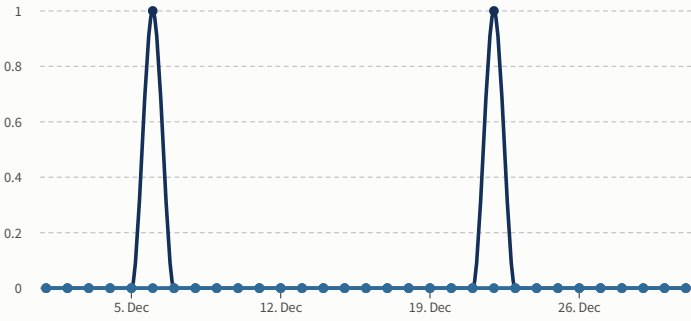

PRSA Detailed Report Dec 2022

Dec 01 - Dec 31, 2022

f Engagement > Type

● Reactions ● Comments ● Shares

f Page content clicks

f Page fans

937
fans

in Engagement > Type

Tile has no sources

in Page clicks

Tile has no sources

in Followers

Tile has no sources

t Engagement > Type

● Likes ● Quote tweets ● Replies ● Retweets

t Post detail expands

t Followers

3.9K
followers

f Top posts

i
There is no data for this date range.

in Top posts

Tile has no sources

 **Top tweets**

There is no data for this date range.