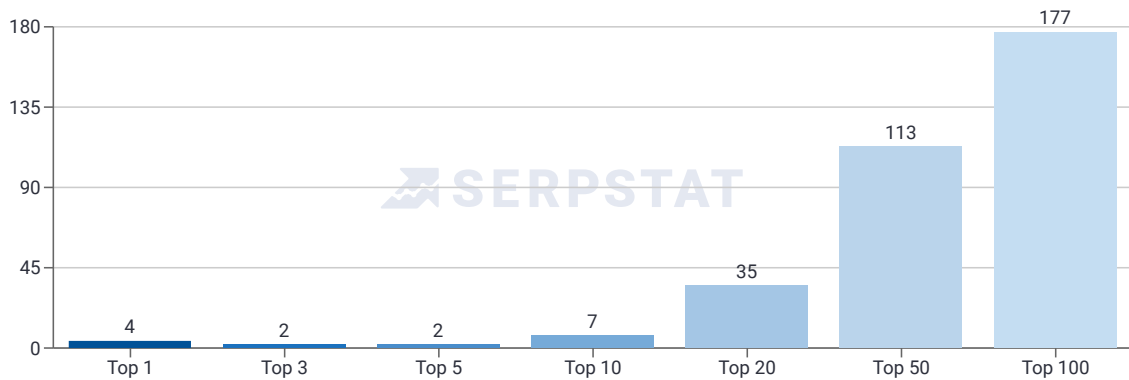

# NJFPA INTERNAL 10.31

Visibility of a domain in top-20 Google. It's a relative indicator, which is calculated as a ratio of the amount and popularity of keywords a domain is shown for.

Search Traffic: Number of visitors per month from the search engine Google. This figure is an approximate one and it may differ from the real traffic. Serpstat's SE traffic calculations are based on CTRs (Click Through Rate). We take into consideration SERP positions and keyword volumes. The below graph shows a website's traffic statistics for a specific period (during the last year or since its first appearance in Serpstat database)

Number of organic keywords that an analyzed domain is ranking for in Google's top-100 results

The Keyword Position Distribution shows the number of keywords the domain ranks for in Google's top-1, top-3, top-5, top-10, top-20, top-50 and top-100 search results.

## Keyword position distribution