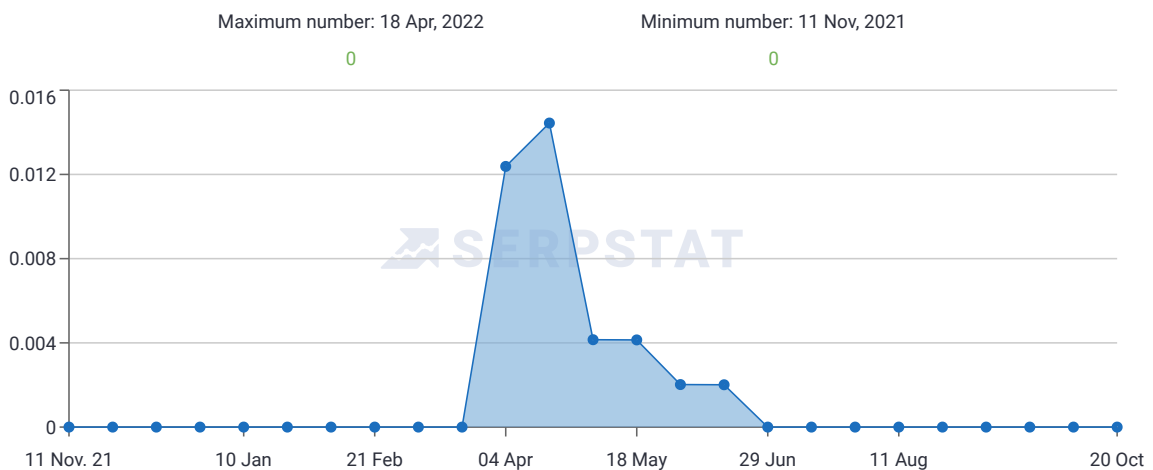

Visibility trend