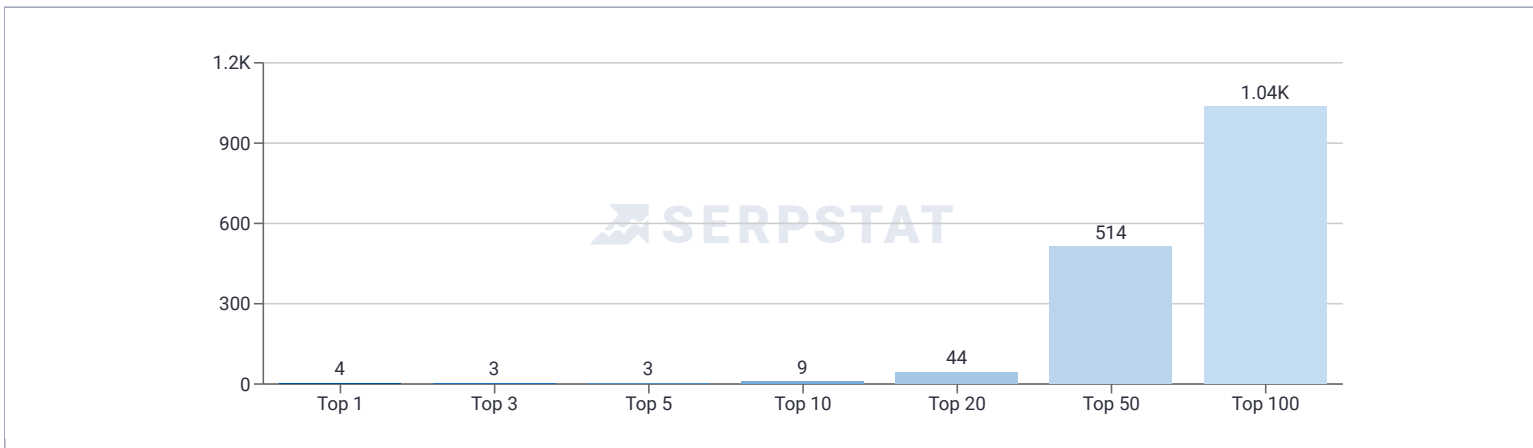

Keyword position distribution