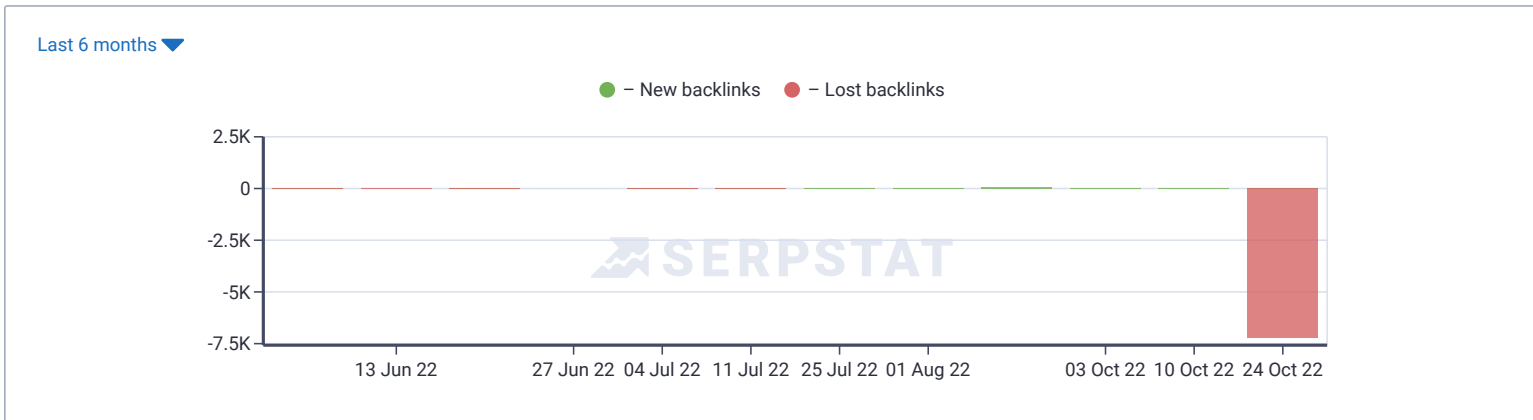

New and lost backlinks

Site audit

Last crawl	SDO score	High priority	Medium priority	Low priority	Information	Viruses
26 Oct / 9:37 pm	86	24	101	47	102	0