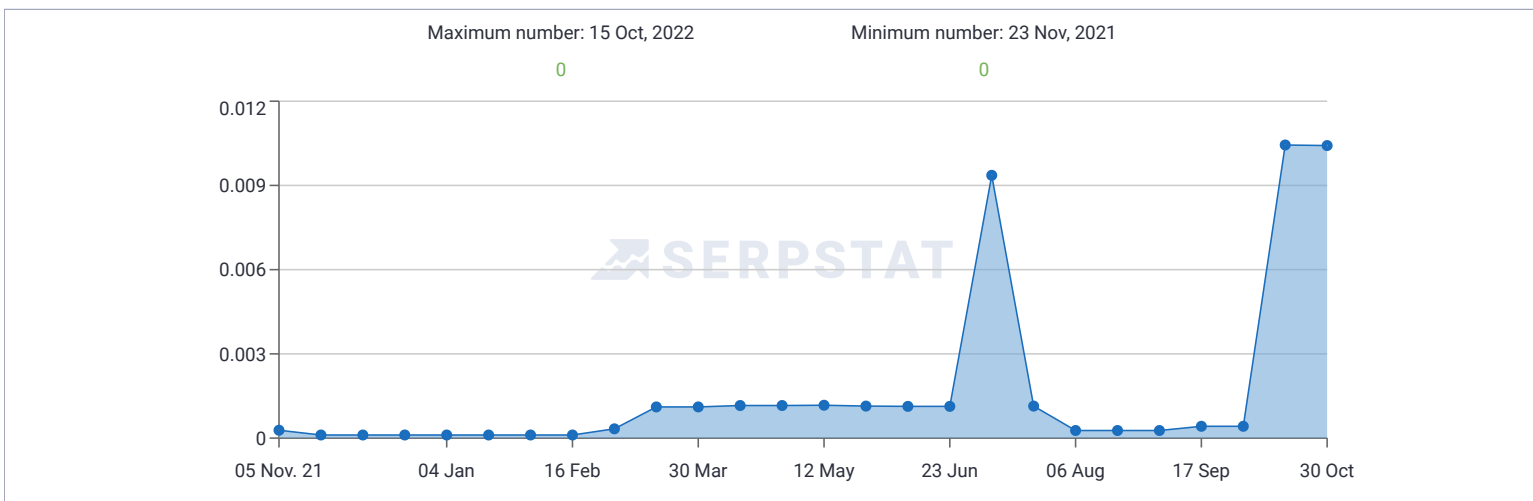

Visibility trend